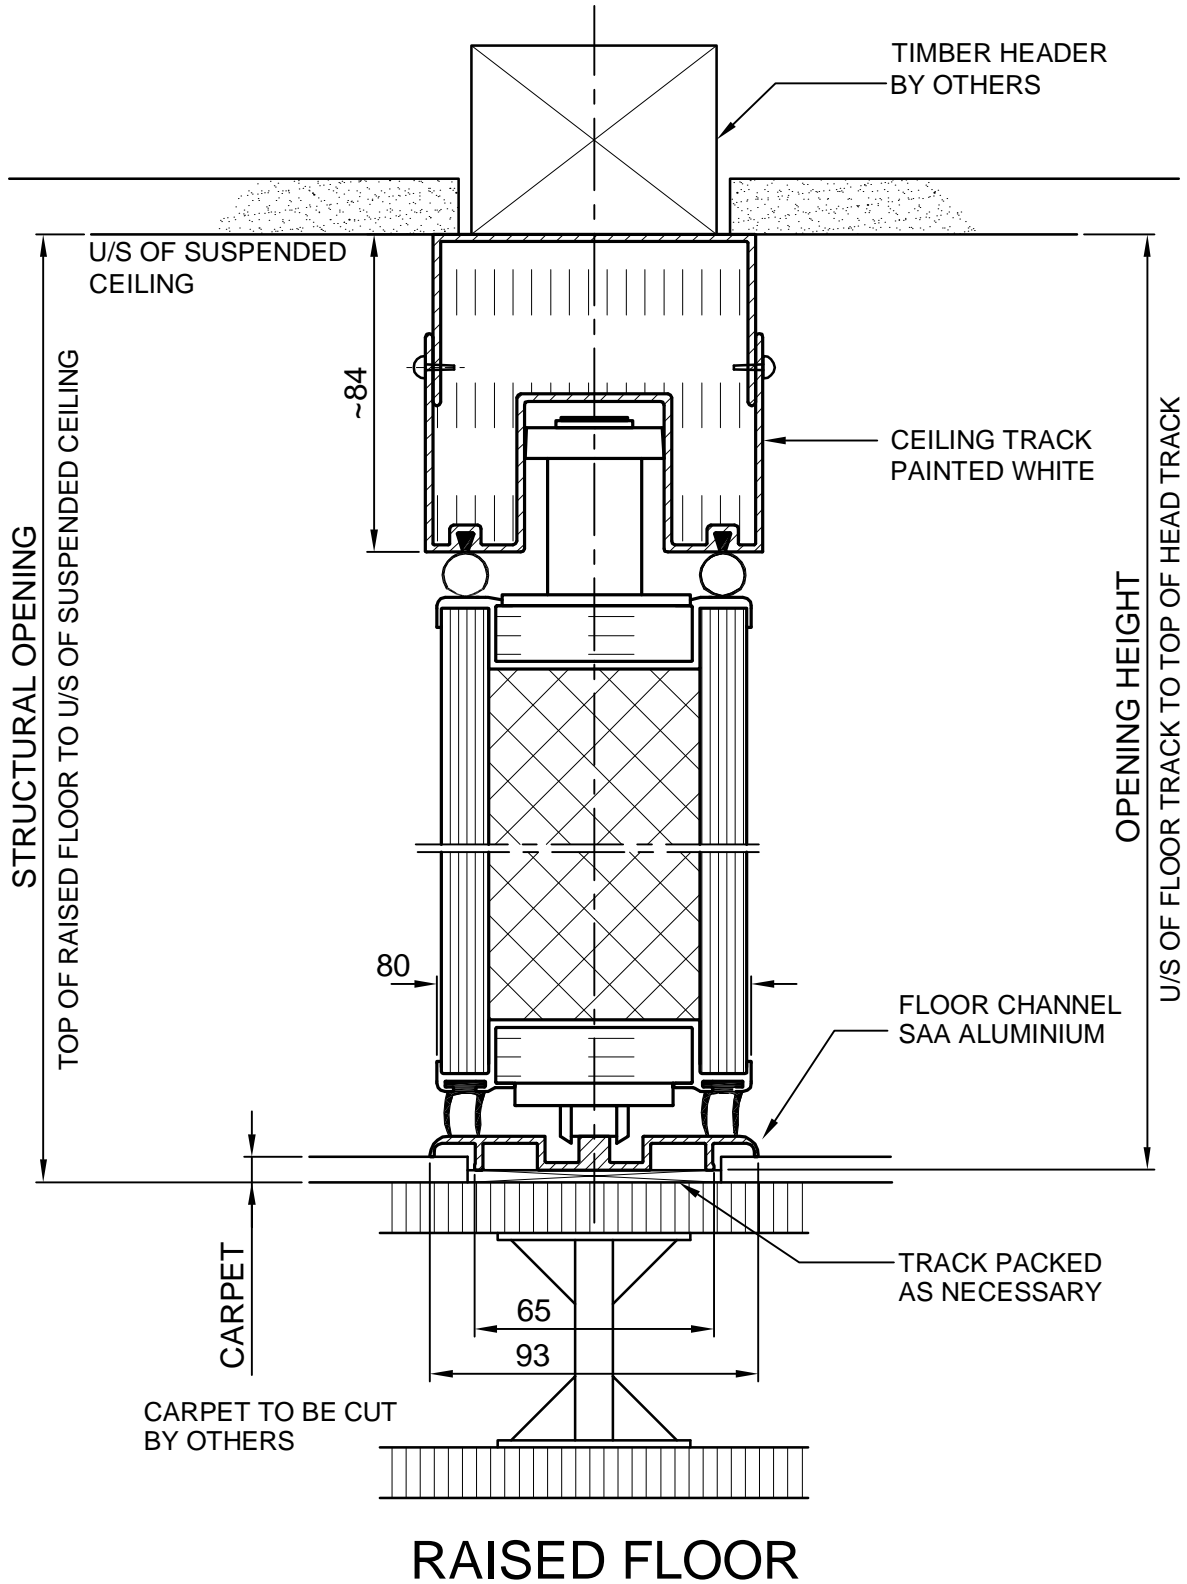

TIMBER HEADER

Drg.title.:

TYPE 200 (BR)
VERTICAL SECTION
WITH TIMBER HEADER
AND RAISED FLOOR

London Wall Design Ltd
 63 Barwell Business Park
 Leatherhead Road
 Chessington, Surrey KT9 2NY
 Tel : +44 (0) 20 8391 8750
 Fax : + 44 (0) 20 8391 8751
 E-Mail : Sales@londonwall.co.uk

Scale.:
 1:2

Drg No.:
T200 - 04

Drawn By.:
 AK

Date.:
 06/02